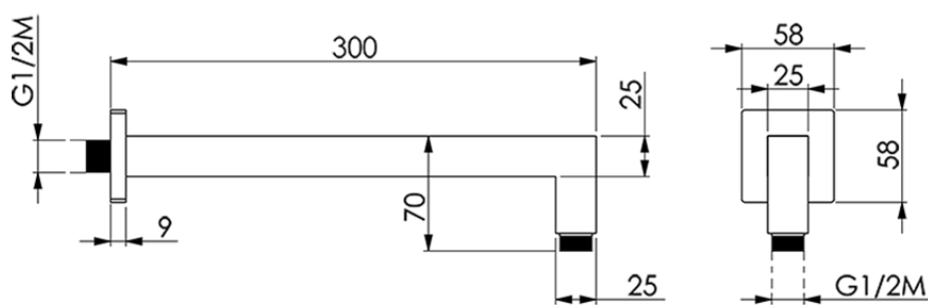

## Braccio doccia SHOWER\_SS013340

SS013340

<https://www.huberitalia.com/braccio-doccia-shower-ss013340>

2026-06-23