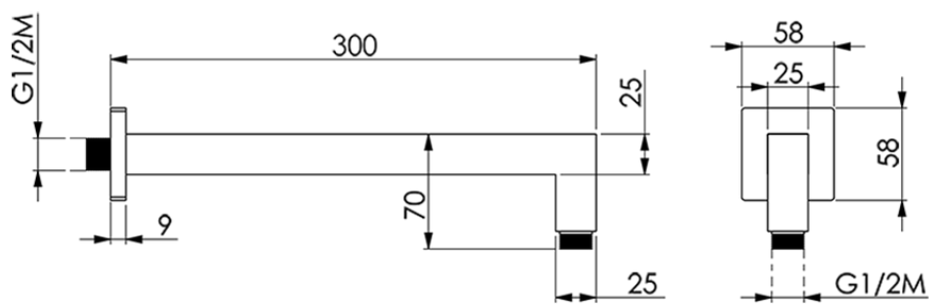

Braccio doccia SHOWER_SS013340

SS013340

<https://www.huberitalia.com/braccio-doccia-shower-ss013340>

2026-06-22