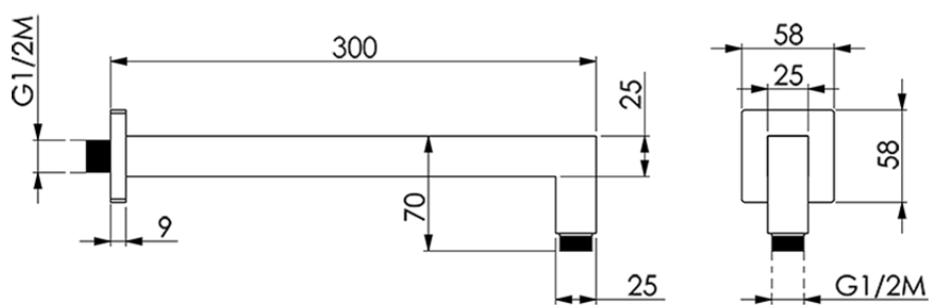

Braccio doccia SHOWER_SS013340

SS013340

<https://www.huberitalia.com/braccio-doccia-shower-ss013340>

2026-06-20