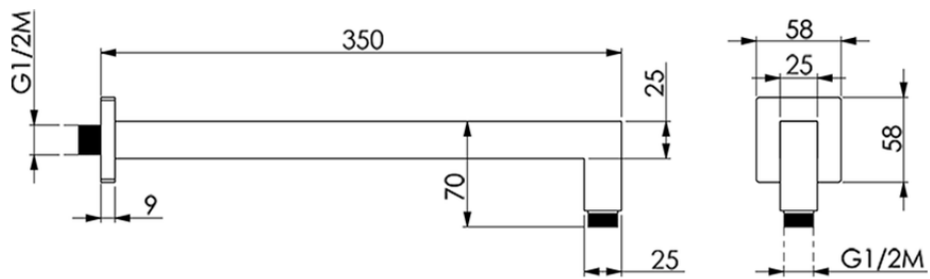

Braccio doccia SHOWER_SS013330

SS013330

<https://www.huberitalia.com/braccio-doccia-shower-ss013330>

2026-06-19