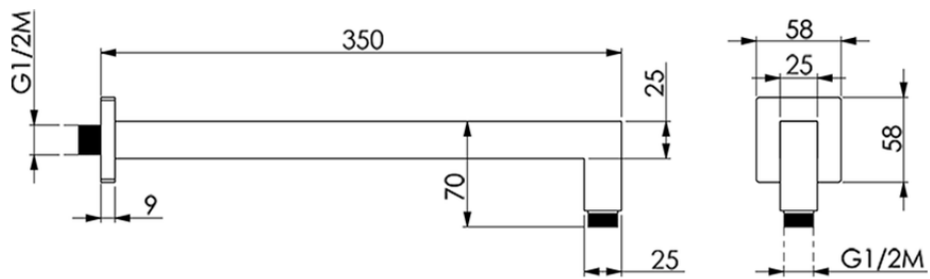

## Braccio doccia SHOWER\_SS013330

SS013330

<https://www.huberitalia.com/braccio-doccia-shower-ss013330>

2026-06-19