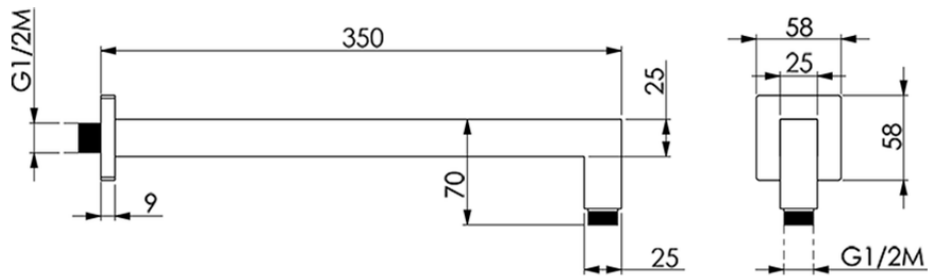

Braccio doccia SHOWER_SS013330

SS013330

<https://www.huberitalia.com/braccio-doccia-shower-ss013330>

2026-06-17