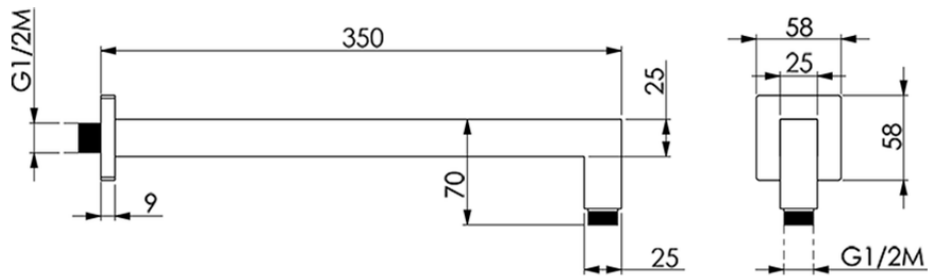

## Braccio doccia SHOWER\_SS013330

SS013330

<https://www.huberitalia.com/braccio-doccia-shower-ss013330>

2026-06-27