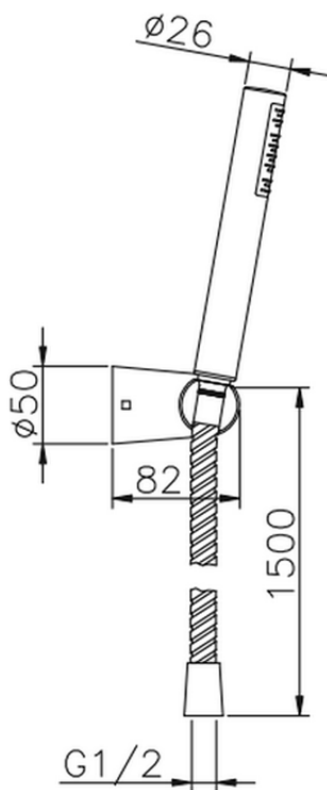

Completo doccia duplex Suite SHOWER_63.13H.

63.13H.

<https://www.huberitalia.com/completo-doccia-duplex-suite-shower-63-13h>

2026-05-13