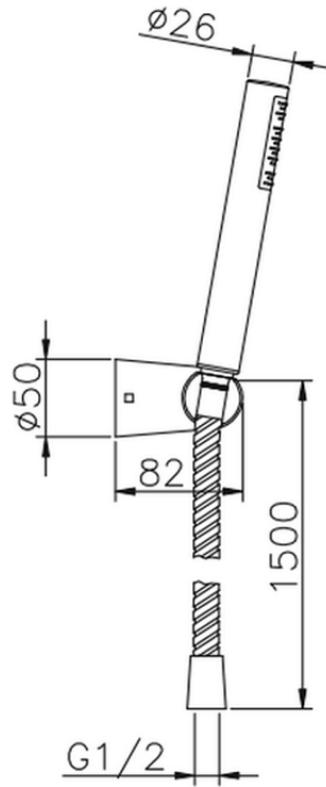

Completo doccia duplex Suite SHOWER_63.13H.

63.13H.

<https://www.huberitalia.com/completo-doccia-duplex-suite-shower-63-13h>

2026-05-13