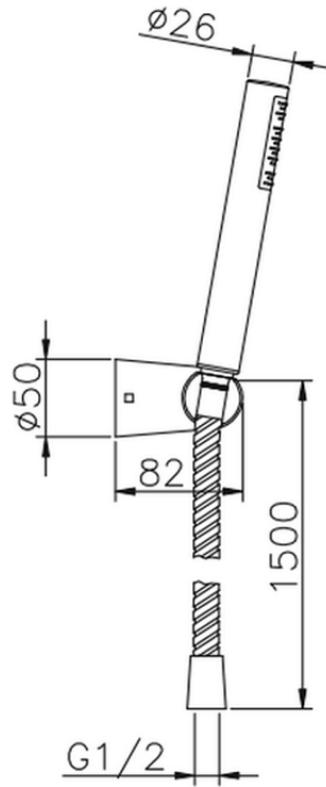

Completo doccia duplex Suite SHOWER_63.13H.

63.13H.

<https://www.huberitalia.com/completo-doccia-duplex-suite-shower-63-13h>

2026-06-29