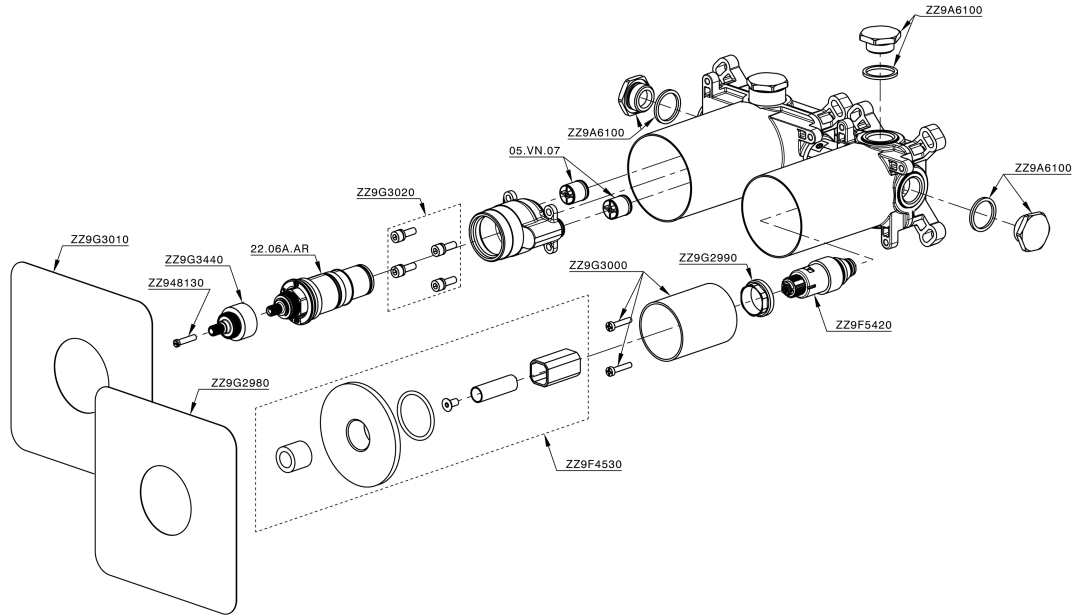

## Parte incasso termostatico 1 funzione PUSH&SHOWER\_ZB0G61R0

ZB0G61R0

<https://www.huberitalia.com/parte-incasso-termostatico-1-funzione-pushshower-zb0g61r0>

2026-07-03