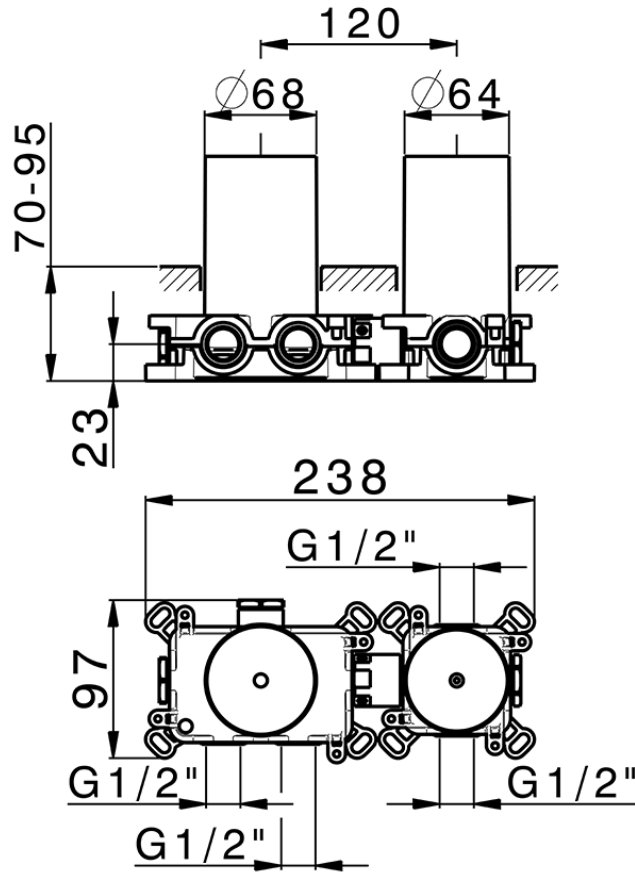

Parte incasso termostatico 1 funzione PUSH&SHOWER_ZB0G61R0

ZB0G61R0

<https://www.huberitalia.com/parte-incasso-termostatico-1-funzione-pushshower-zb0g61r0>

2026-07-03