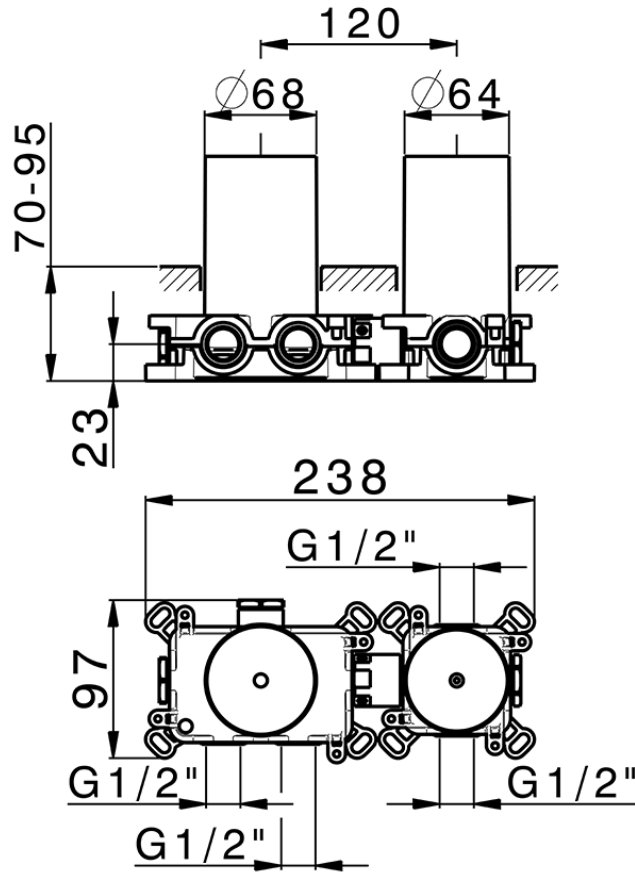

Parte incasso termostatico 1 funzione PUSH&SHOWER_ZB0G61R0

ZB0G61R0

<https://www.huberitalia.com/parte-incasso-termostatico-1-funzione-pushshower-zb0g61r0>

2026-05-13