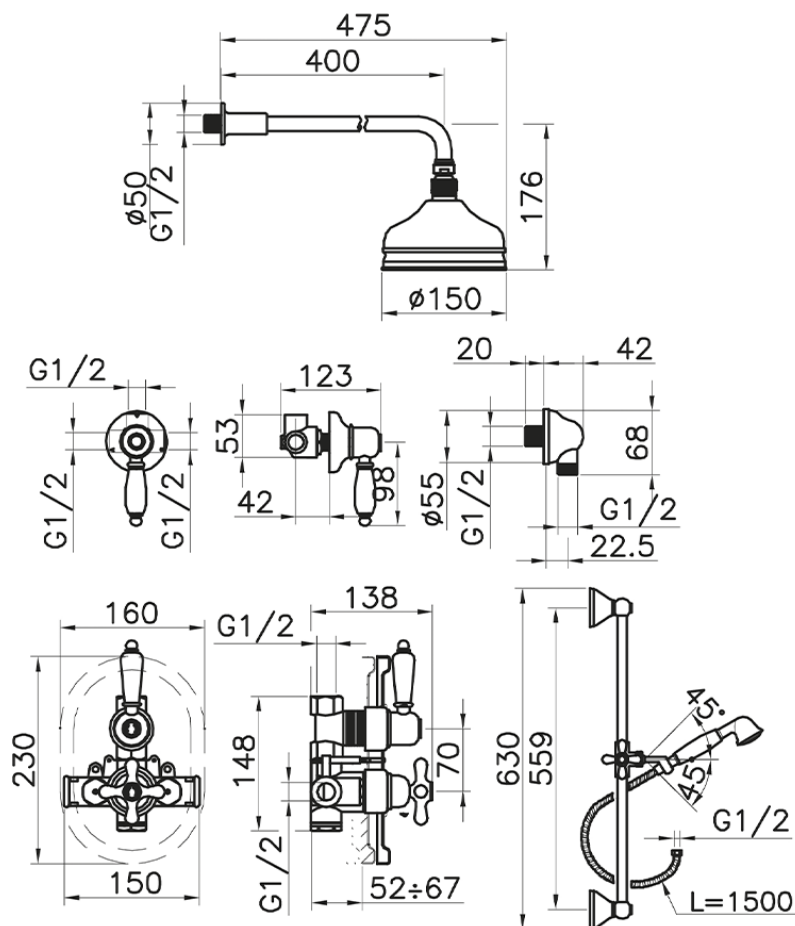

## Completo miscelatore termostatico doccia incasso CROISSETTE\_912.CS01H.

912.CS01H. <https://www.huberitalia.com/completo-miscelatore-termostatico-doccia-incasso-croisette-912-cs01h>

2026-04-12