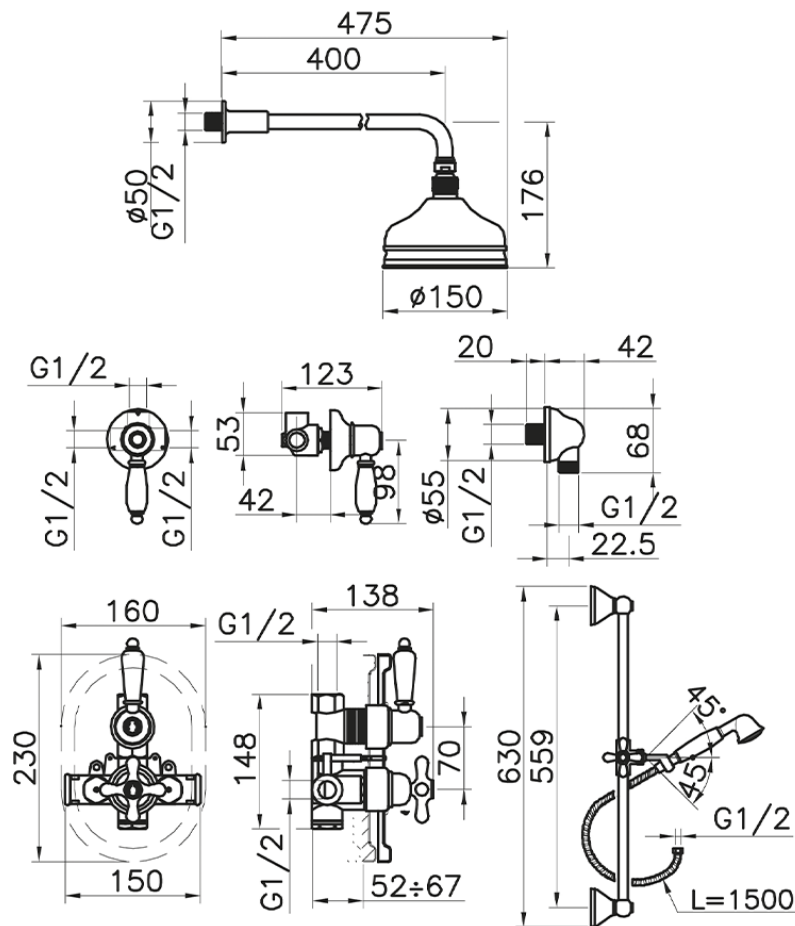

Completo miscelatore termostatico doccia incasso CROISSETTE_912.CS01H.

912.CS01H. <https://www.huberitalia.com/completo-miscelatore-termostatico-doccia-incasso-croisette-912-cs01h>

2026-05-27