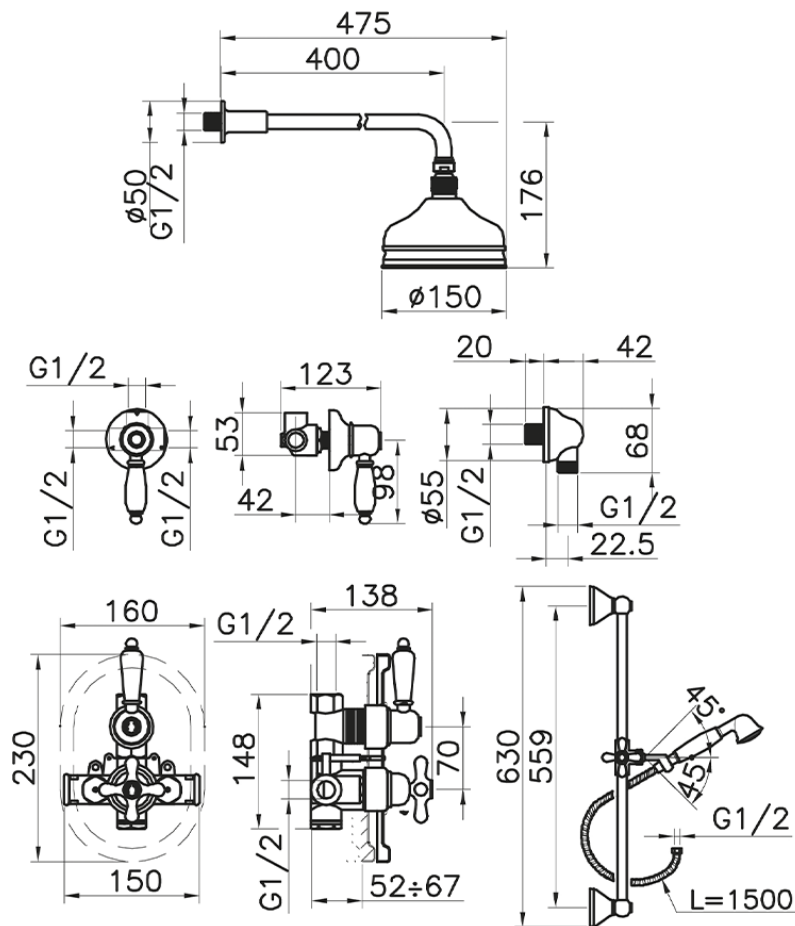

Completo miscelatore termostatico doccia incasso CROISSETTE_912.CS01H.

912.CS01H. <https://www.huberitalia.com/completo-miscelatore-termostatico-doccia-incasso-croisette-912-cs01h>

2026-04-12