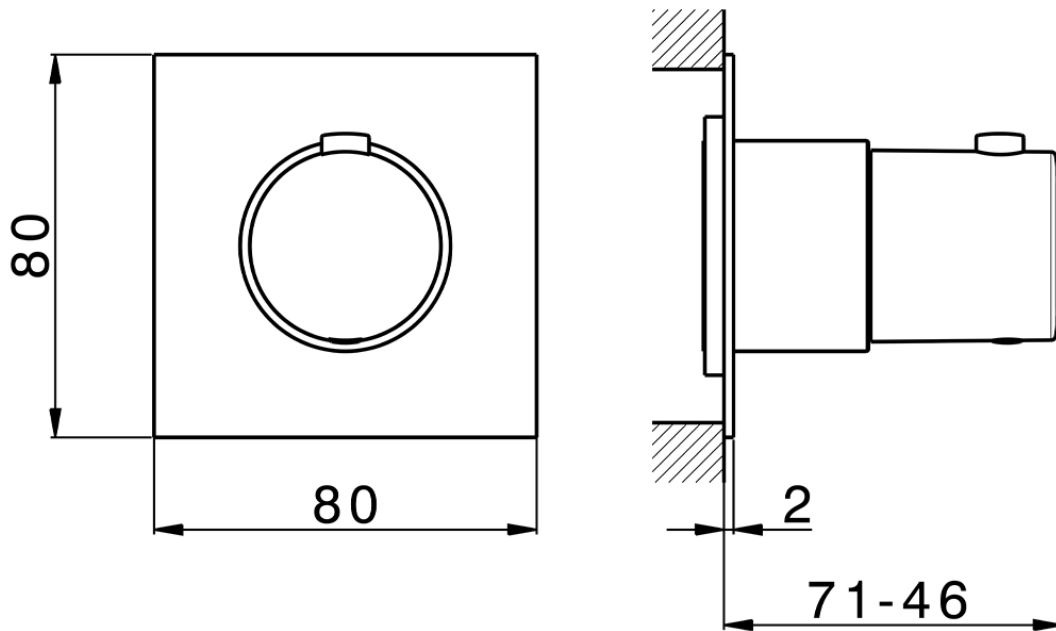

## Parte esterna termostatico incasso PUSH&SHOWER\_PS0G1030

PS0G1030

<https://www.huberitalia.com/parte-esterna-termostatico-incasso-pushshower-ps0g1030>

2026-05-13