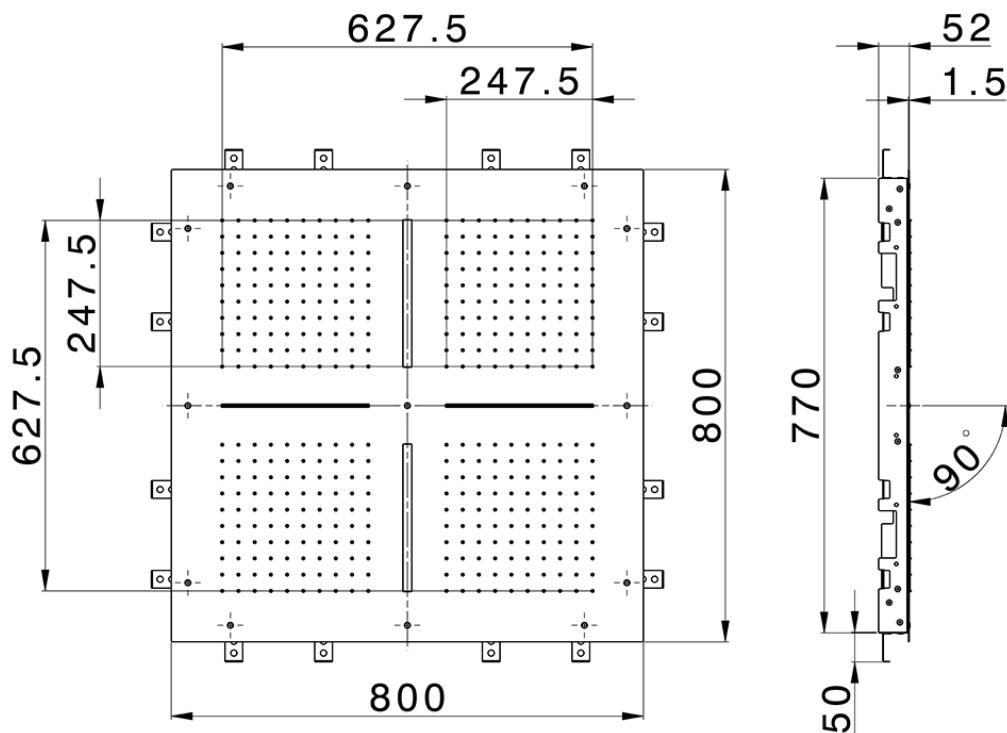

Soffione a soffitto con cromoterapia 800x800 mm ZEN_ZS1C0100

ZS1C0100

<https://www.huberitalia.com/soffione-a-soffitto-con-cromoterapia-800x800-mm-zen-zs1c0100>

2026-05-15