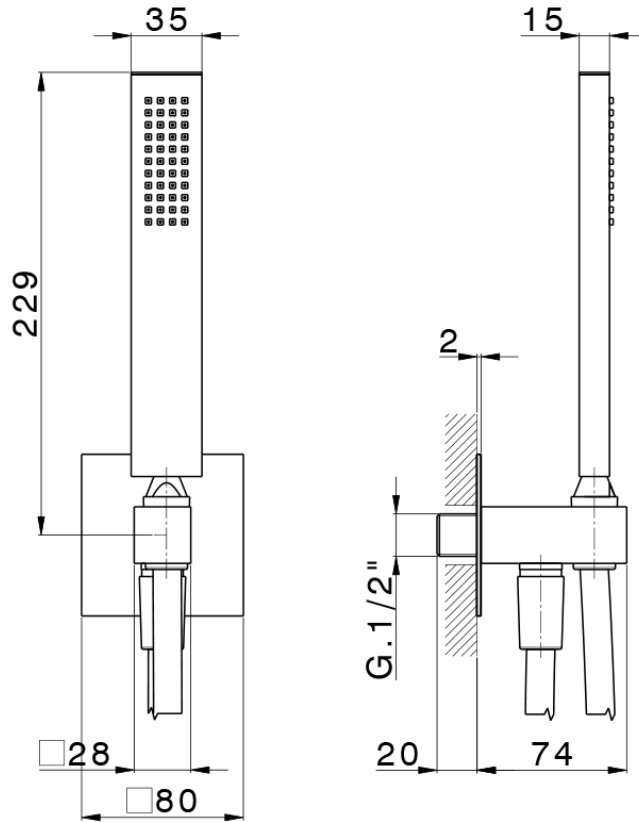

Completo doccia con presa acqua PUSH&SHOWER_SS0G5120

SS0G5120

<https://www.huberitalia.com/completo-doccia-con-presa-acqua-pushshower-ss0g5120>

2026-07-03