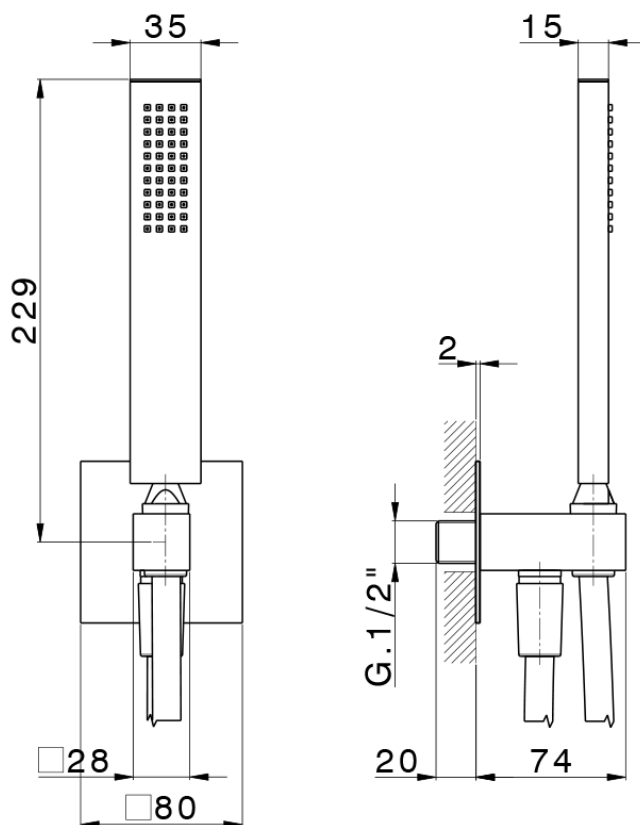

## Completo doccia con presa acqua PUSH&SHOWER\_SS0G5120

SS0G5120

<https://www.huberitalia.com/completo-doccia-con-presa-acqua-pushshower-ss0g5120>

2026-07-03