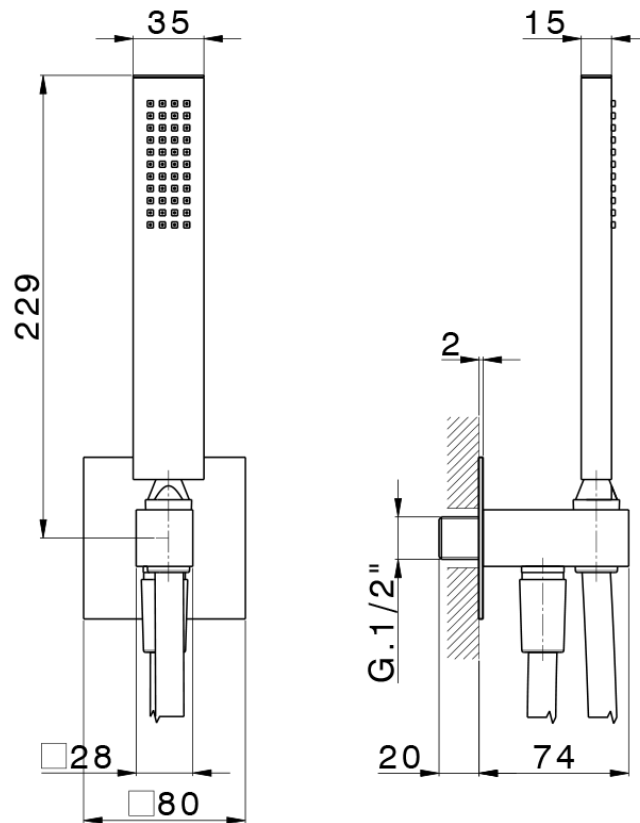

Completo doccia con presa acqua PUSH&SHOWER_SS0G5120

SS0G5120

<https://www.huberitalia.com/completo-doccia-con-presa-acqua-pushshower-ss0g5120>

2026-05-13