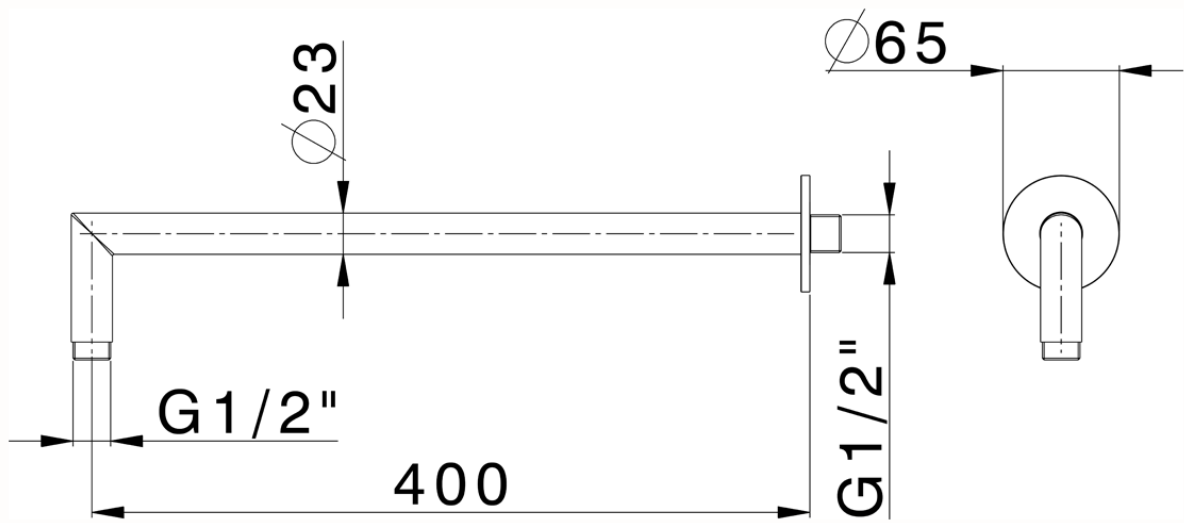

Braccio doccia SHOWER_SS013531

SS013531

<https://www.huberitalia.com/braccio-doccia-shower-ss013531>

2026-06-25