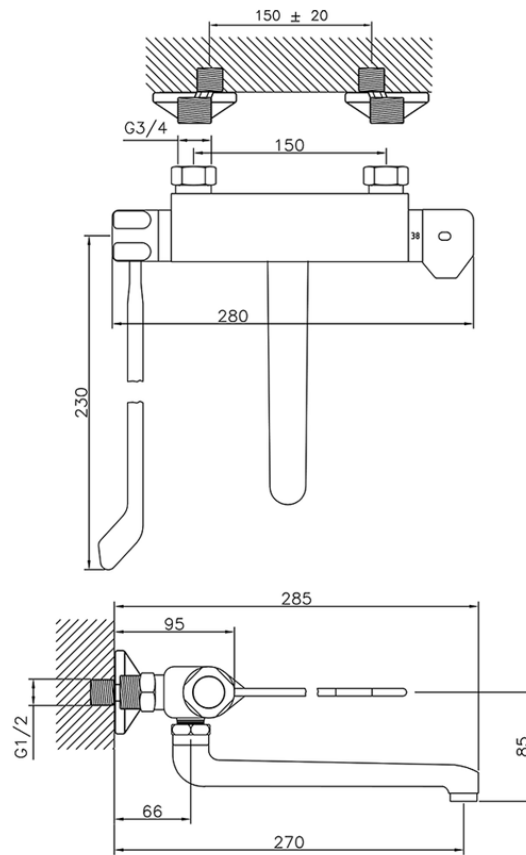

Miscelatore termostatico lavello a parete THERMO_CLT70030

CLT70030

<https://www.huberitalia.com/miscelatore-termostatico-lavello-a-parete-thermo-clt70030>

2026-06-30