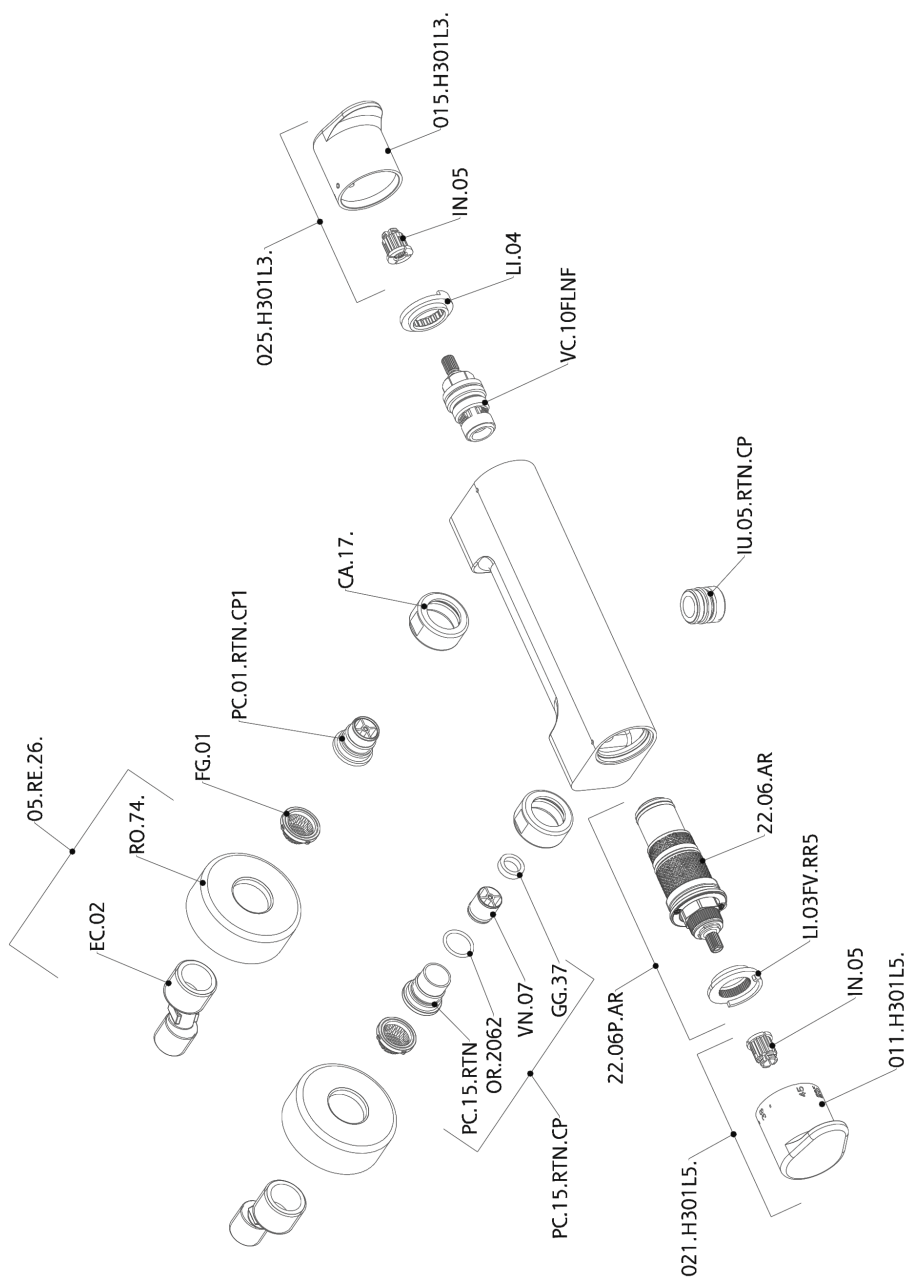

Miscelatore termostatico doccia H3_H3T01015

H3T01015

<https://www.huberitalia.com/miscelatore-termostatico-doccia-h3-h3t01015>

2026-05-03