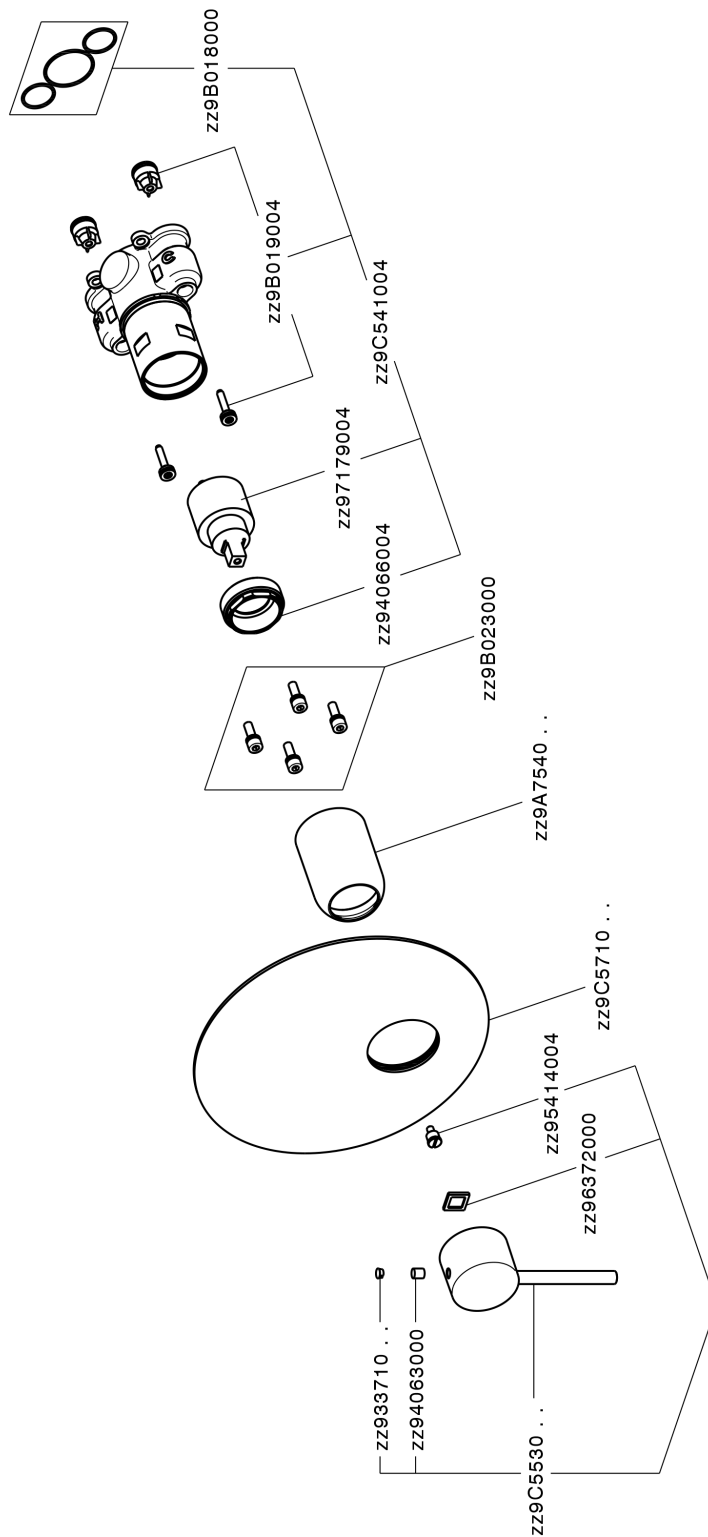

Completo Monocomando per One-Box TRATTO EVO_TV0BM010

TV0BM010

<https://www.huberitalia.com/completo-monocomando-per-one-box-tratto-evo-tv0bm010>

One-Box Universale per incasso ONE BOX_ZB00B031

ZB00B031

<https://www.huberitalia.com/one-box-universale-per-incasso-one-box-zb00b031>

One-Box Universale per incasso ONE BOX_ZB00B030

ZB00B030

<https://www.huberitalia.com/one-box-universale-per-incasso-one-box-zb00b030>

2026-06-27