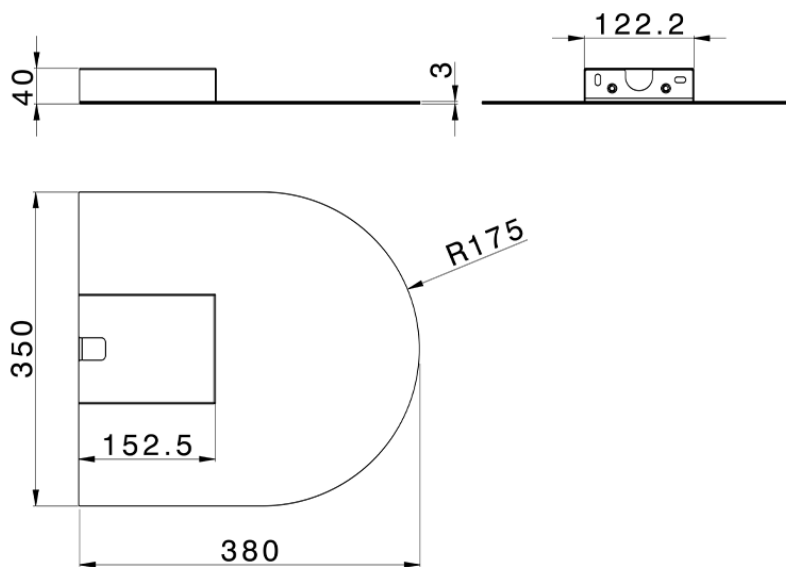

Cascata a muro ultrasottile curva ZEN_ZS129010

ZS129010

<https://www.huberitalia.com/cascata-a-muro-ultrasottile-curva-zen-zs129010>

2026-07-01