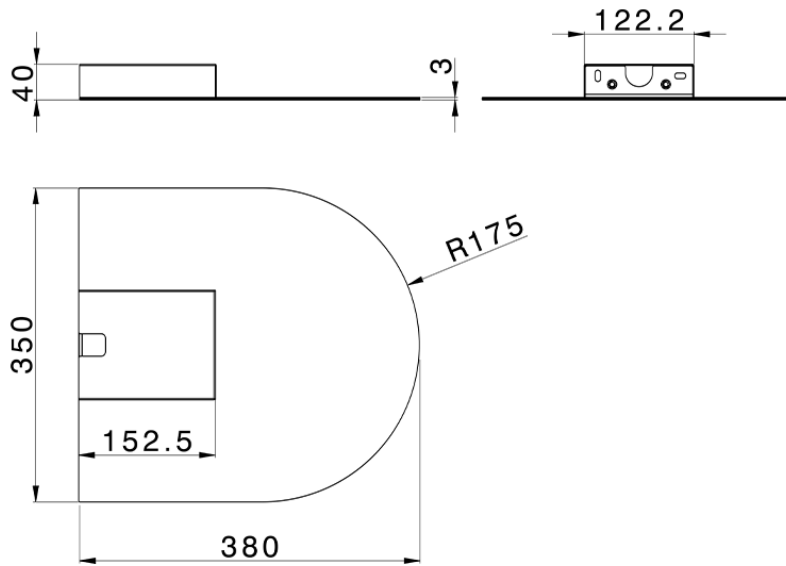

Cascata a muro ultrasottile curva ZEN_ZS129010

ZS129010

<https://www.huberitalia.com/cascata-a-muro-ultrasottile-curva-zen-zs129010>

2026-04-14