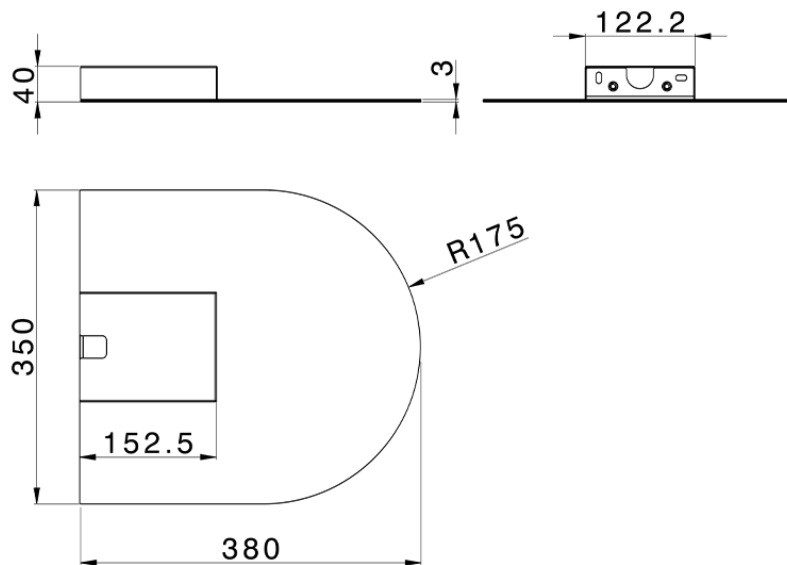

Cascata a muro ultrasottile curva ZEN_ZS129010

ZS129010

<https://www.huberitalia.com/cascata-a-muro-ultrasottile-curva-zen-zs129010>

2026-07-01