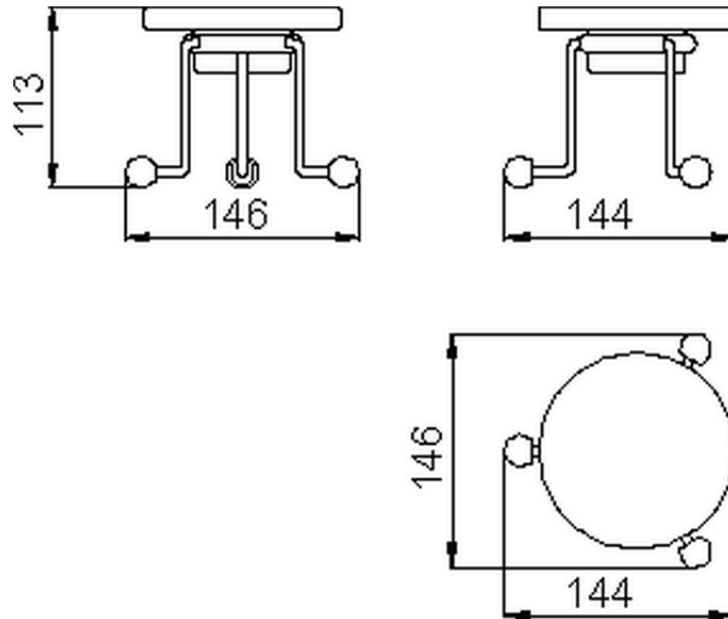

Porta sapone CROISETTE_4028.01H.

4028.01H.

<https://www.huberitalia.com/porta-sapone-croisette-4028-01h>

2026-04-15