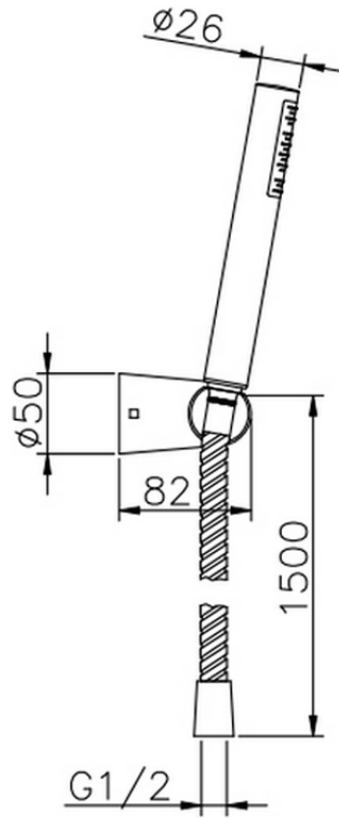

Completo doccia duplex SHOWER_SS018230

SS018230

<https://www.huberitalia.com/completo-doccia-duplex-shower-ss018230>

2026-05-13