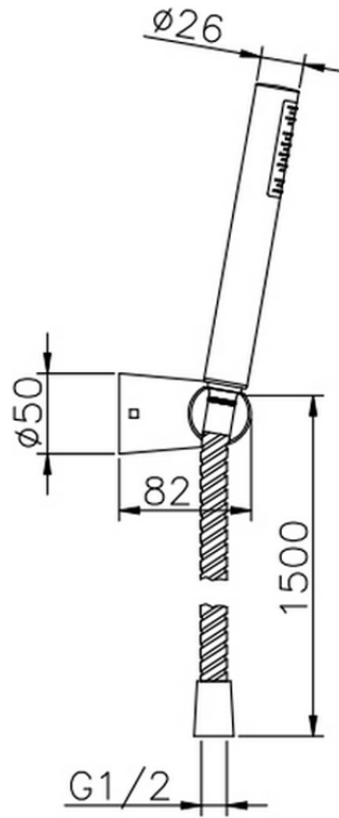

Completo doccia duplex SHOWER_SS018230

SS018230

<https://www.huberitalia.com/completo-doccia-duplex-shower-ss018230>

2026-06-28