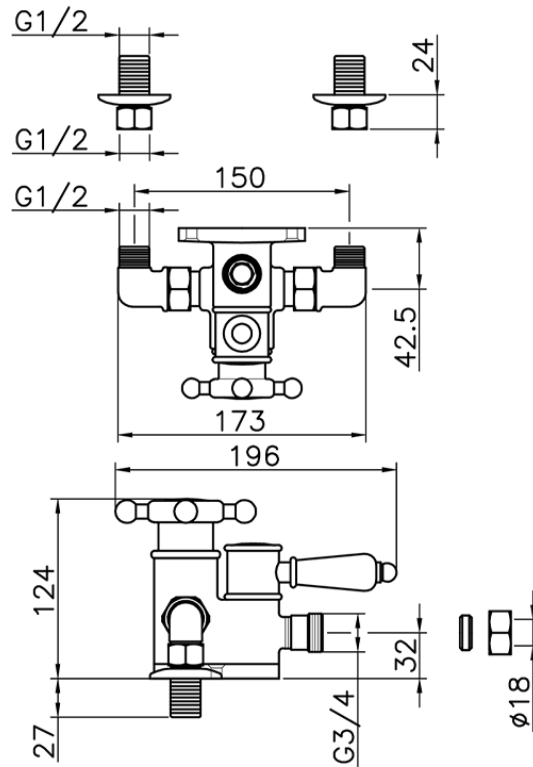

Miscelatore termostatico doccia VICTORIAN_150.VT51H.

150.VT51H.

<https://www.huberitalia.com/miscelatore-termostatico-doccia-victorian-150-vt51h>

2026-01-28