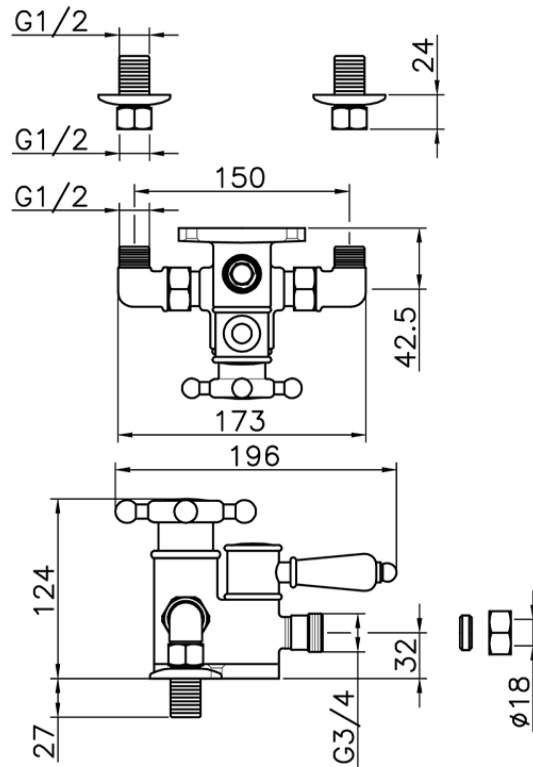

## Miscelatore termostatico doccia VICTORIAN\_150.VT51H.

150.VT51H.

<https://www.huberitalia.com/miscelatore-termostatico-doccia-victorian-150-vt51h>

2026-06-20