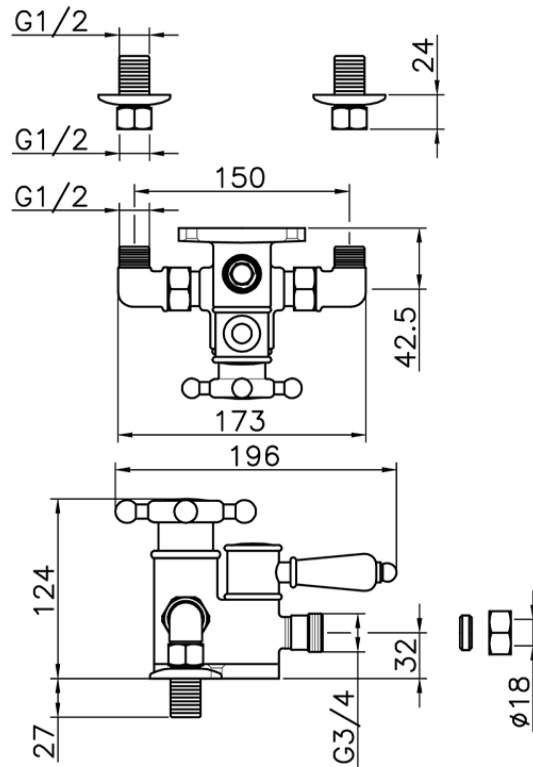

## Miscelatore termostatico doccia VICTORIAN\_150.VT51H.

150.VT51H.

<https://www.huberitalia.com/miscelatore-termostatico-doccia-victorian-150-vt51h>

2026-05-01