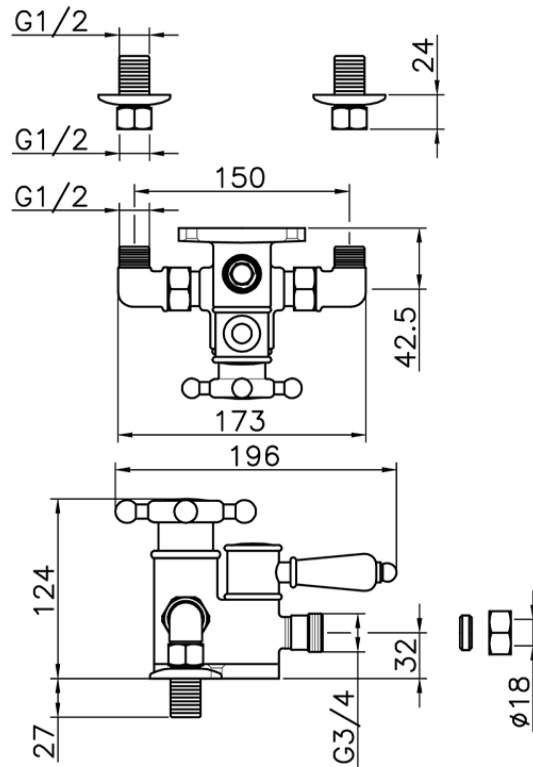

Miscelatore termostatico doccia VICTORIAN_150.VT51H.

150.VT51H.

<https://www.huberitalia.com/miscelatore-termostatico-doccia-victorian-150-vt51h>

2026-05-01