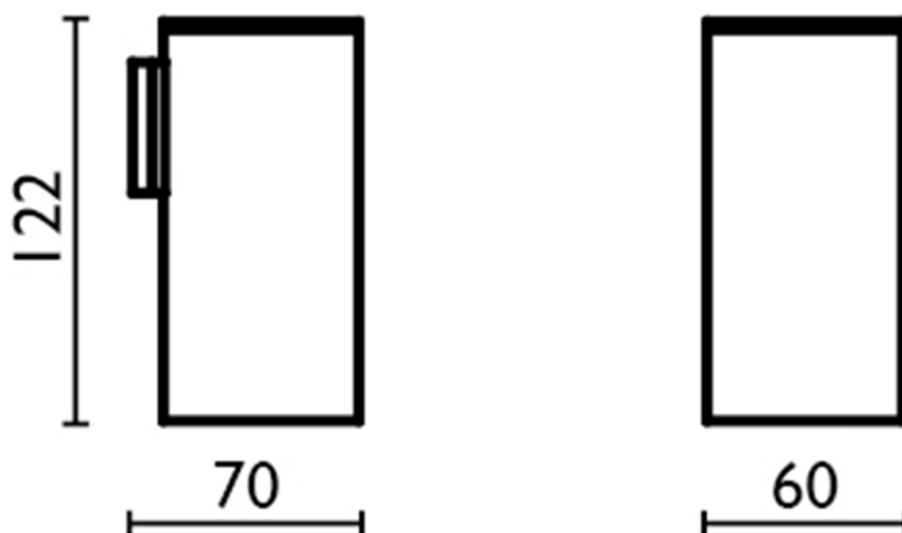

Porta bicchiere ACCESSORI BAGNO_SQ090502

SQ090502

<https://www.huberitalia.com/porta-bicchieri-accessori-bagno-sq090502>

2026-05-17