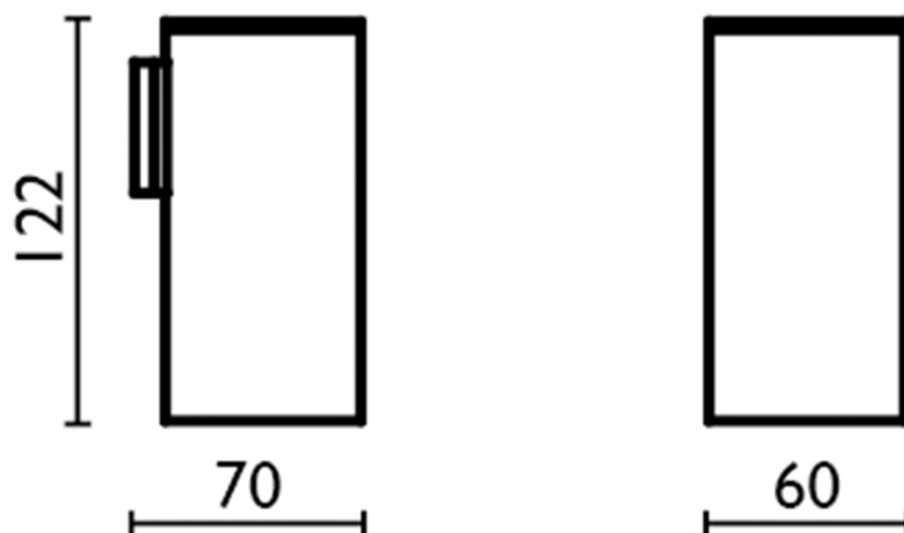

Porta bicchiere ACCESSORI BAGNO_SQ090502

SQ090502

<https://www.huberitalia.com/porta-bicchieri-accessori-bagno-sq090502>

2026-05-17