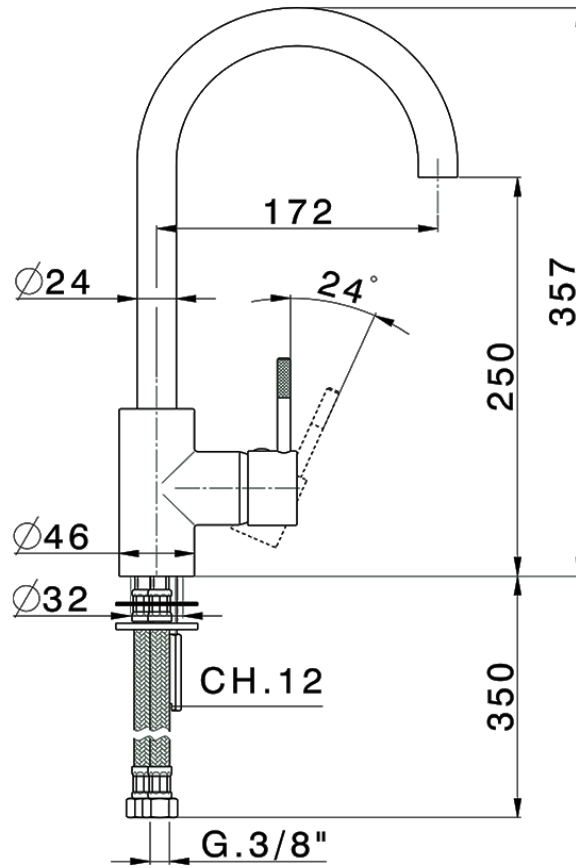

Miscelatore monocomando lavello KITCHEN_LS900530

LS900530

<https://www.huberitalia.com/miscelatore-monocomando-lavello-kitchen-ls900530>

2026-06-16