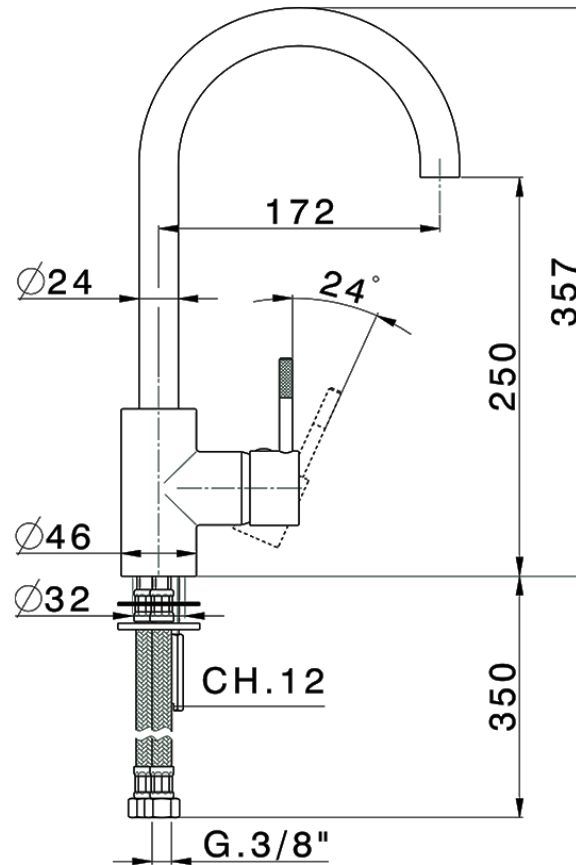

Miscelatore monocomando lavello KITCHEN_LS900530

LS900530

<https://www.huberitalia.com/miscelatore-monocomando-lavello-kitchen-ls900530>

2026-04-09