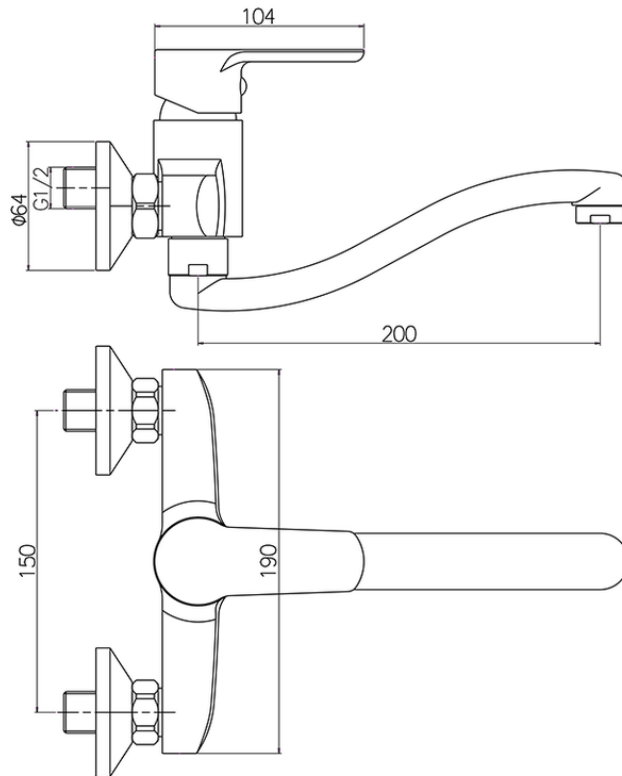

Miscelatore monocomando lavello a parete KITCHEN_SN000434

SN000434

<https://www.huberitalia.com/miscelatore-monocomando-lavello-a-parete-kitchen-sn000434>

2026-06-17