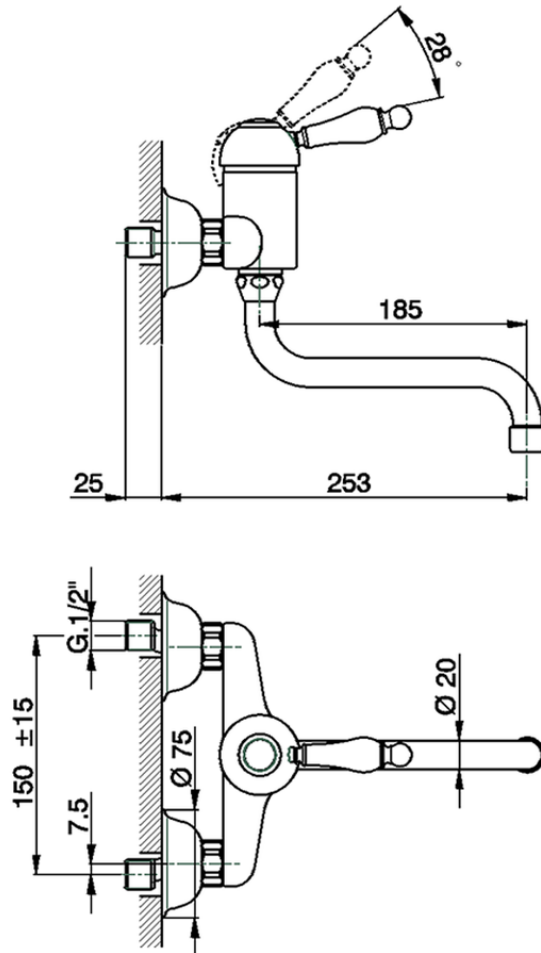

Miscelatore monocomando lavello a parete KITCHEN_CM000400

CM000400

<https://www.huberitalia.com/miscelatore-monocomando-lavello-a-parete-kitchen-cm000400>

2026-06-30