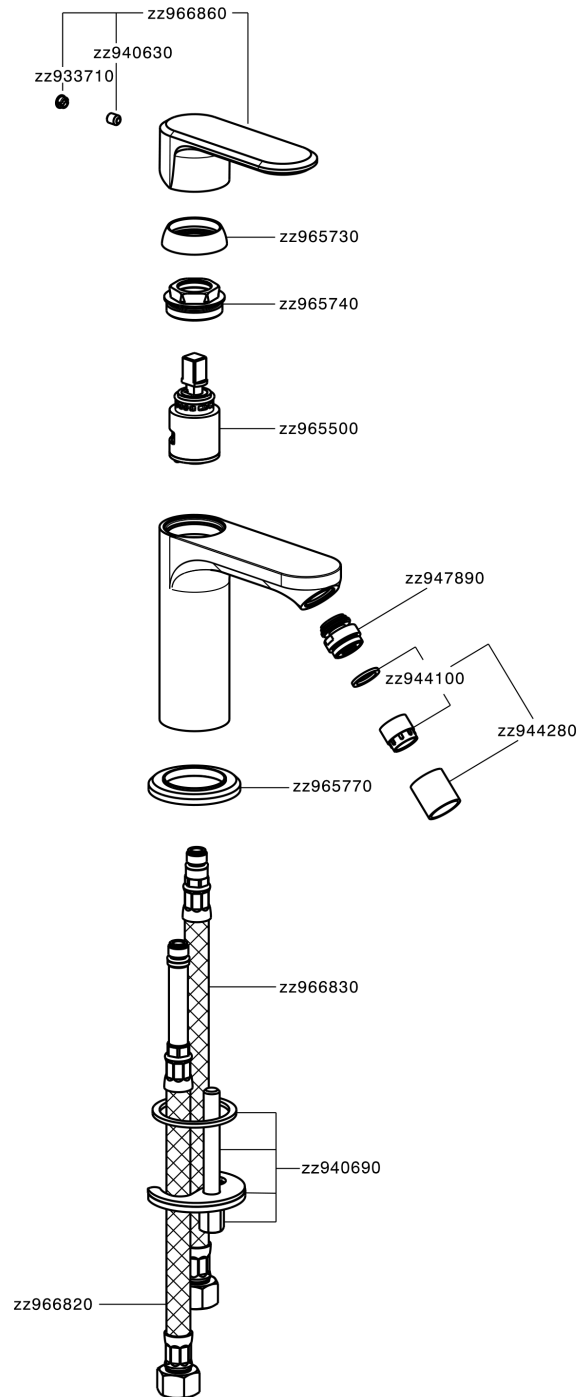

Miscelatore monocomando bidet LEVITY_LY000560

LY000560

<https://www.huberitalia.com/miscelatore-monocomando-bidet-levity-ly000560>

2026-05-13