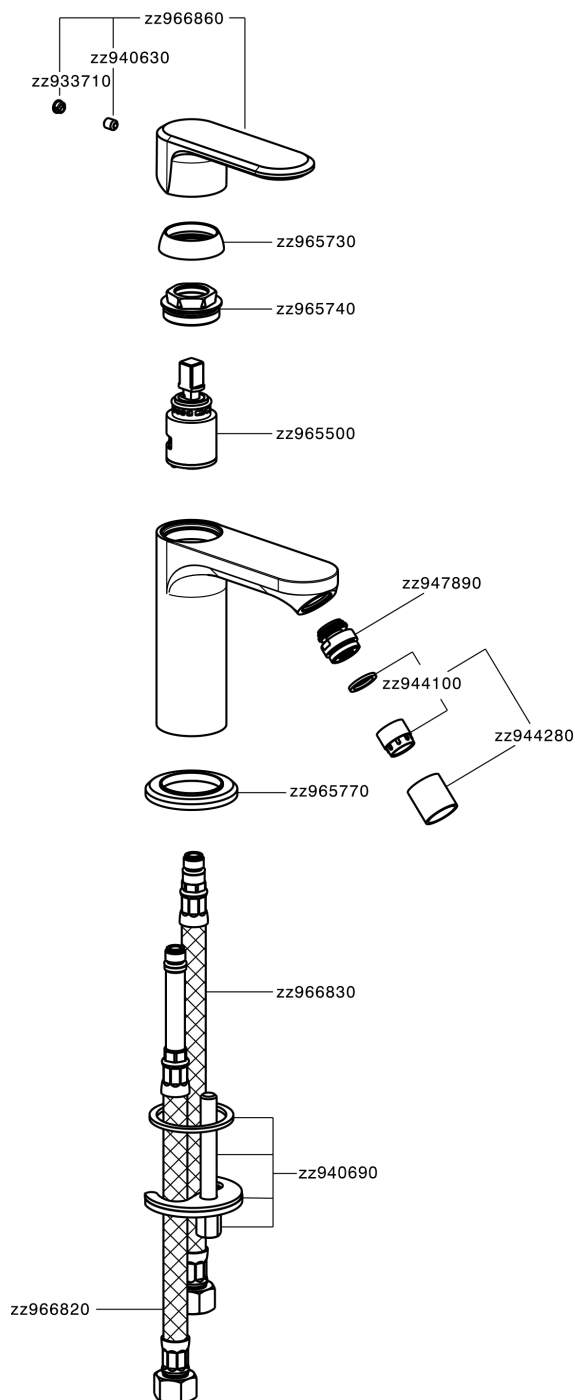

Miscelatore monocomando bidet LEVITY_LY000560

LY000560

<https://www.huberitalia.com/miscelatore-monocomando-bidet-levity-ly000560>

2026-05-13