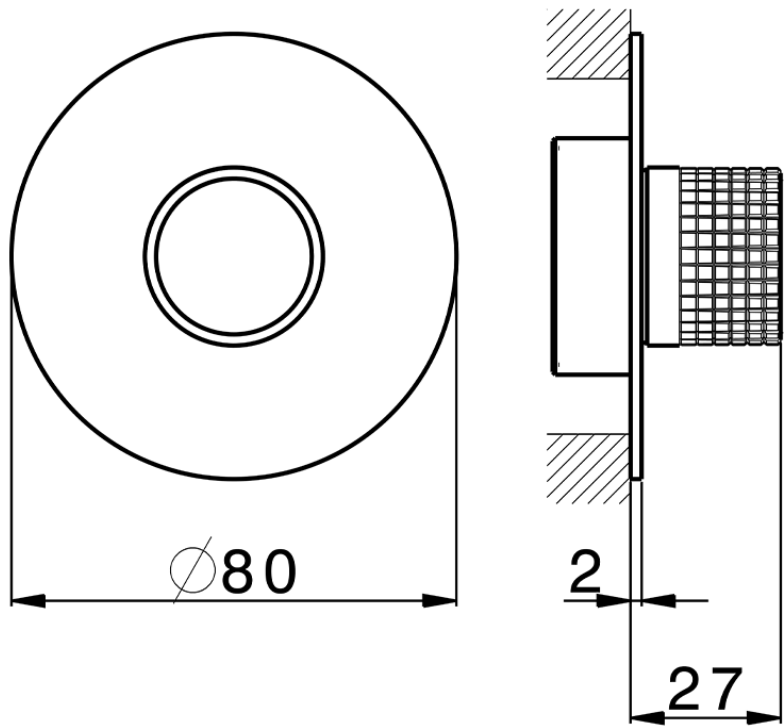

Parte esterna per singolo Push&Shower PUSH&SHOWER_PS0G6120

PS0G6120

<https://www.huberitalia.com/parte-esterna-per-singolo-pushshower-pushshower-ps0g6120>

2026-05-13