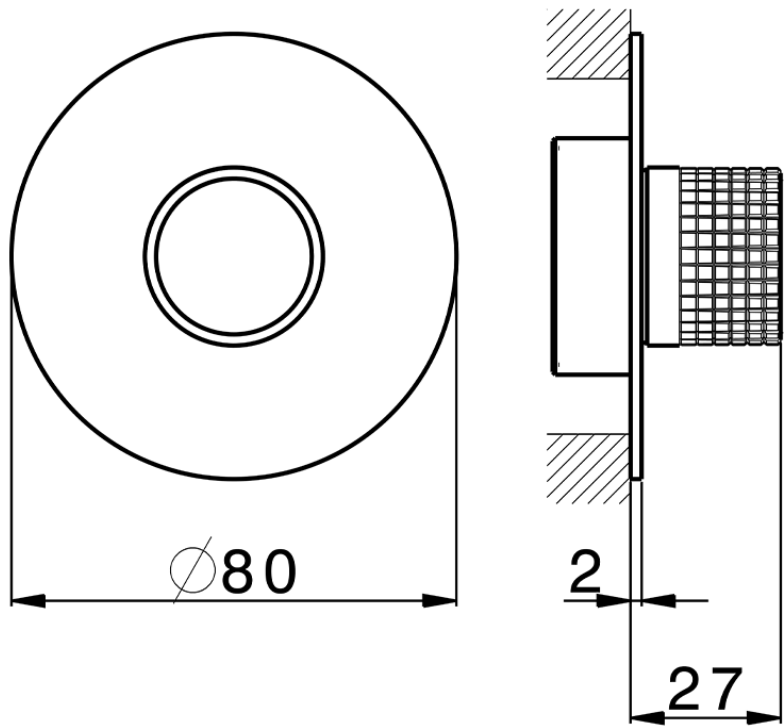

Parte esterna per singolo Push&Shower PUSH&SHOWER_PS0G6120

PS0G6120

<https://www.huberitalia.com/parte-esterna-per-singolo-pushshower-pushshower-ps0g6120>

2026-05-15