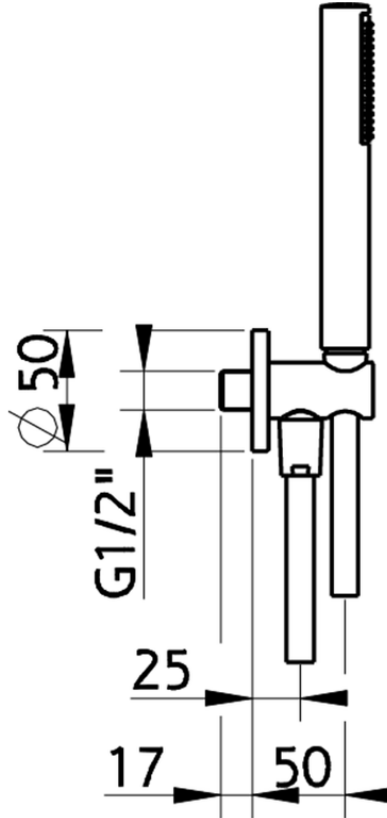

Completo doccia con presa acqua SHOWER_H2003030

H2003030

<https://www.huberitalia.com/completo-doccia-con-presa-acqua-shower-h2003030>

2026-06-09