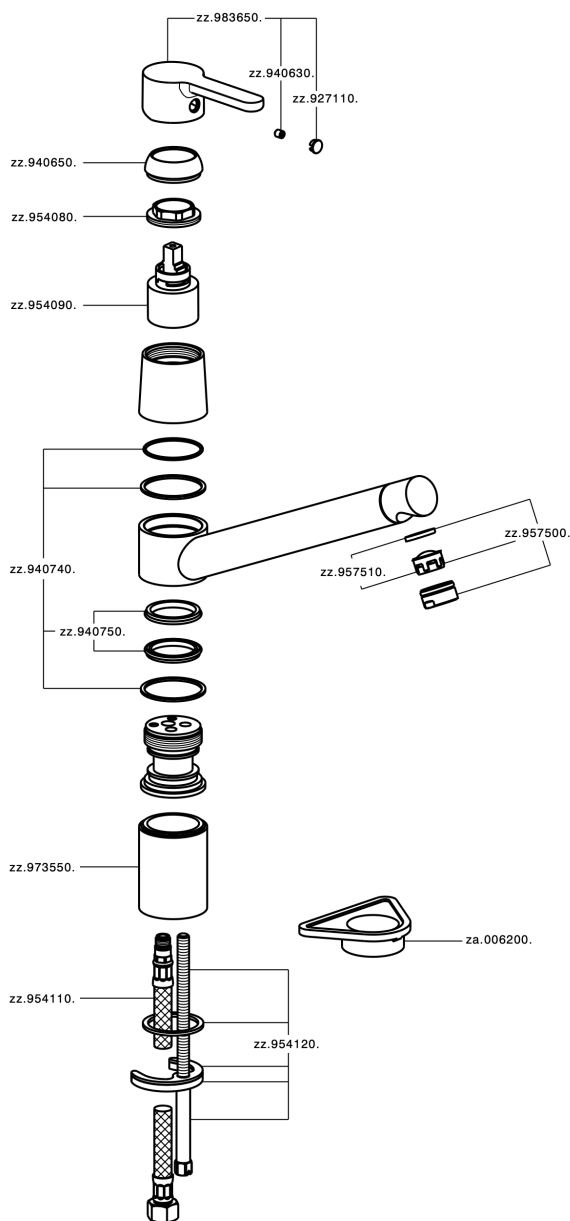

Miscelatore monocomando lavello KITCHEN_H2002580

H2002580

<https://www.huberitalia.com/miscelatore-monocomando-lavello-kitchen-h2002580>

2026-04-09