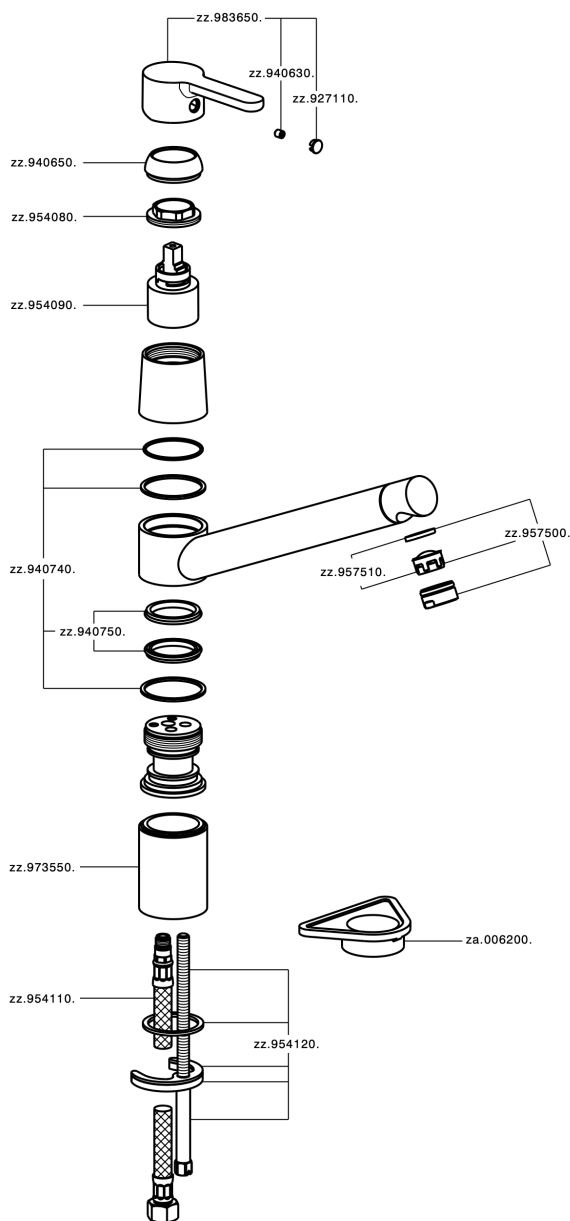

## Miscelatore monocomando lavello KITCHEN\_H2002580

H2002580

<https://www.huberitalia.com/miscelatore-monocomando-lavello-kitchen-h2002580>

2026-06-16