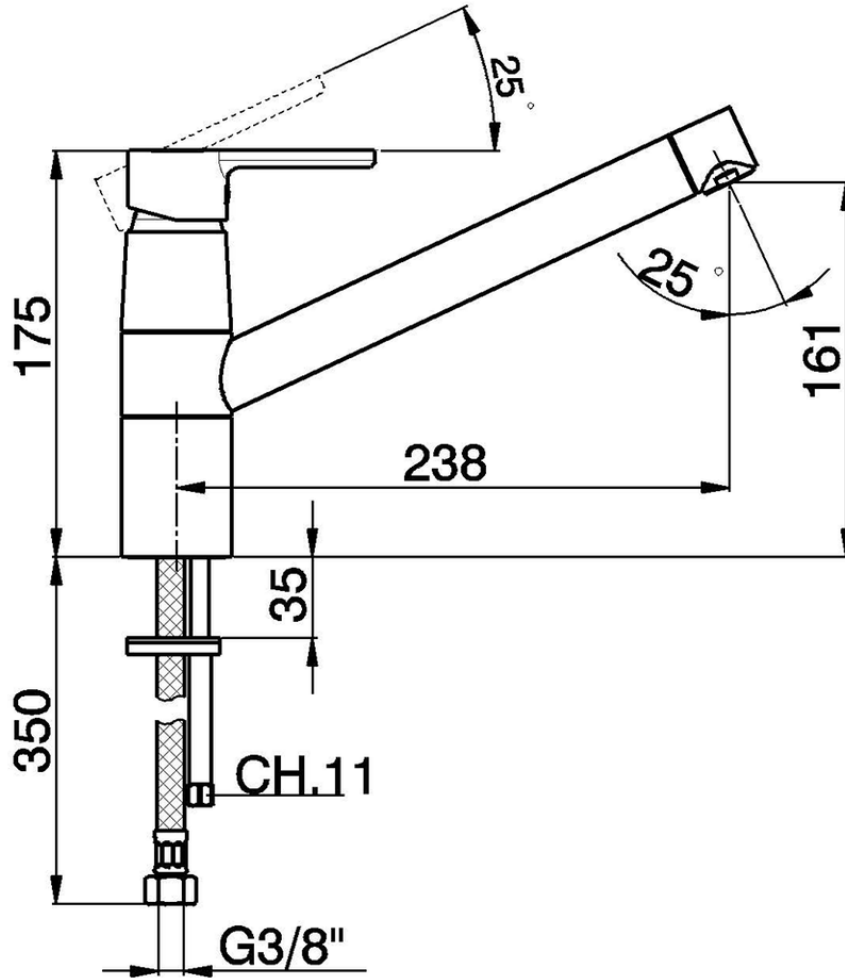

Miscelatore monocomando lavello KITCHEN_H2002580

H2002580

<https://www.huberitalia.com/miscelatore-monocomando-lavello-kitchen-h2002580>

2026-06-16