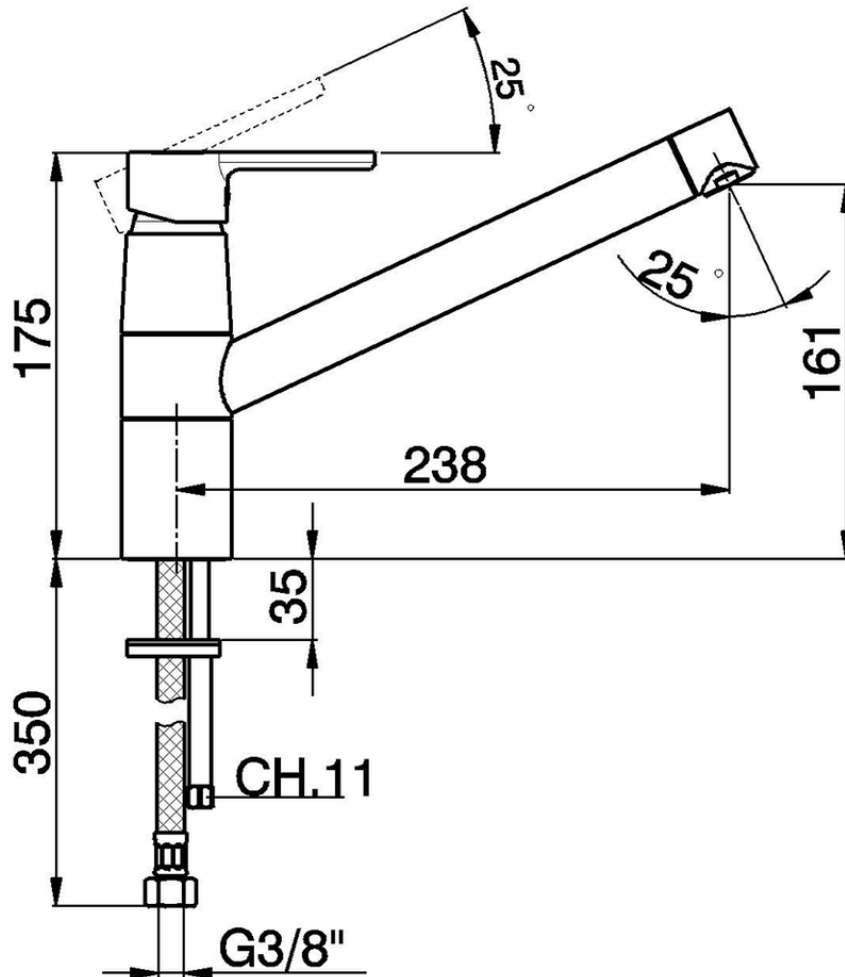

Miscelatore monocomando lavello KITCHEN_H2002580

H2002580

<https://www.huberitalia.com/miscelatore-monocomando-lavello-kitchen-h2002580>

2026-04-09