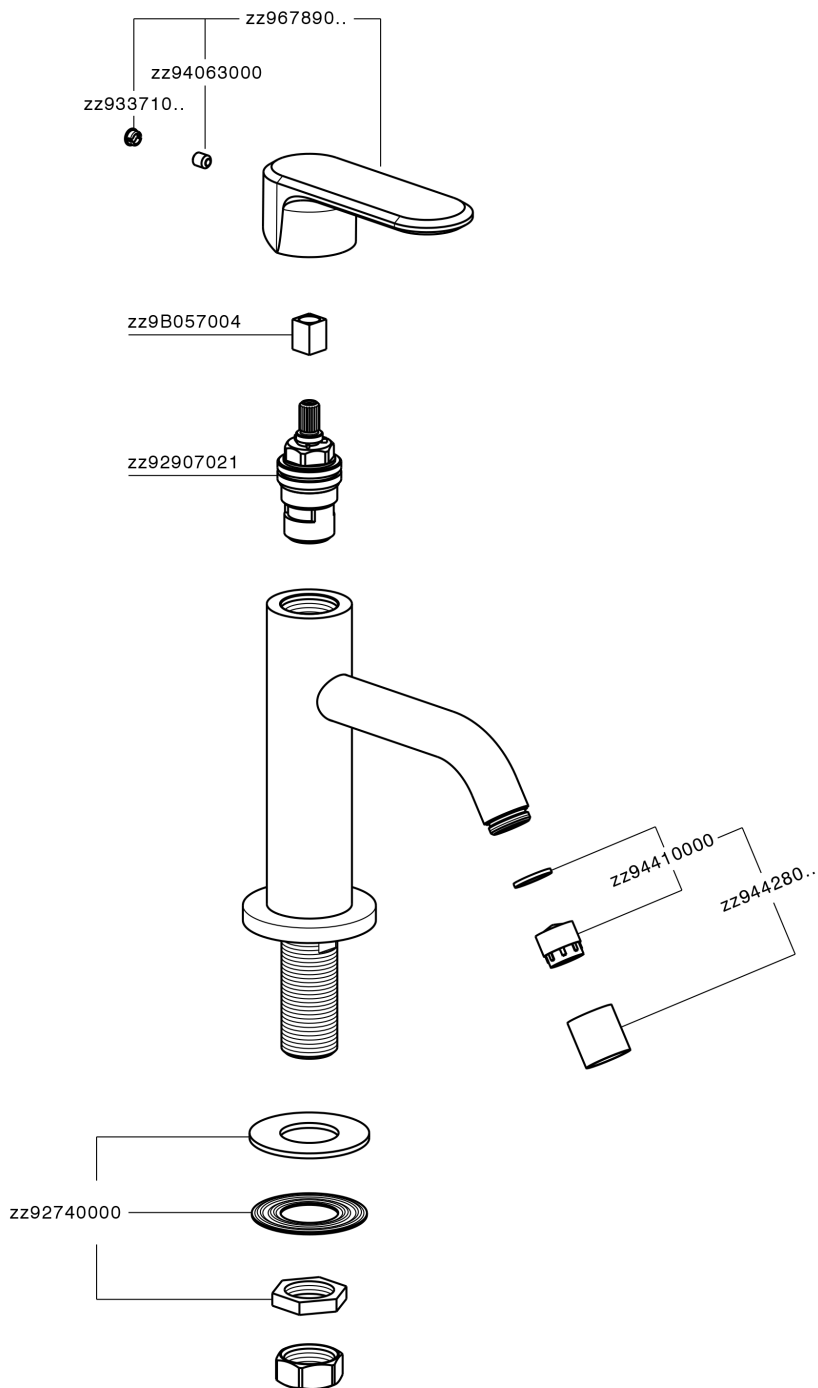

Rubinetto monoacqua LEVITY_LY000900

LY000900

<https://www.huberitalia.com/rubinetto-monoacqua-levity-ly000900>

2026-06-18