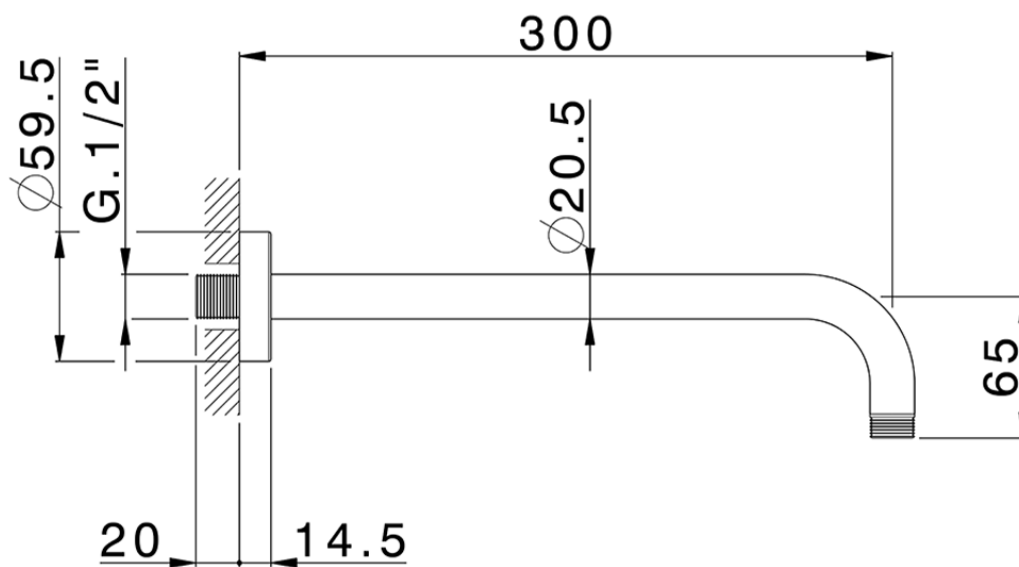

Braccio doccia SHOWER_SS013840

SS013840

<https://www.huberitalia.com/braccio-doccia-shower-ss013840>

2026-06-23