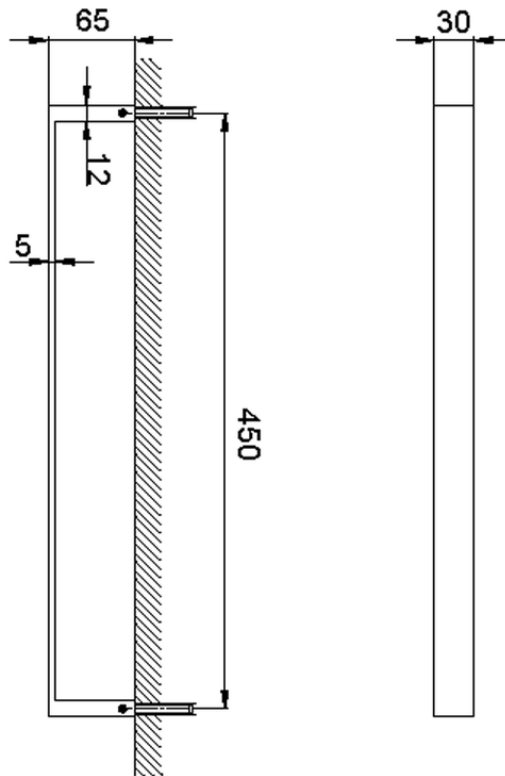

Porta salviette ACCESSORI BAGNO_SQ090105

SQ090105

<https://www.huberitalia.com/porta-salviette-accessori-bagno-sq090105>

2026-06-17