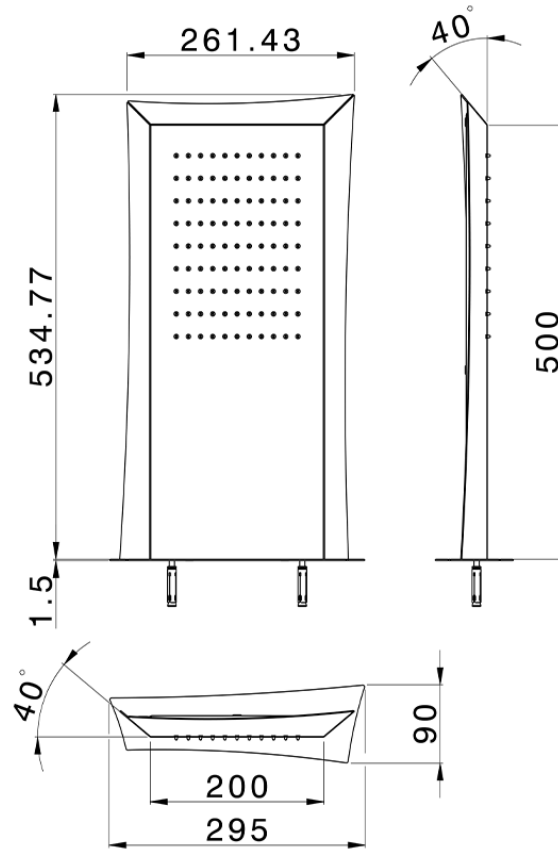

Soffione trapezoidale a parete ZEN_ZS122050

ZS122050

<https://www.huberitalia.com/soffione-trapezoidale-a-parete-zen-zs122050>

2026-04-14