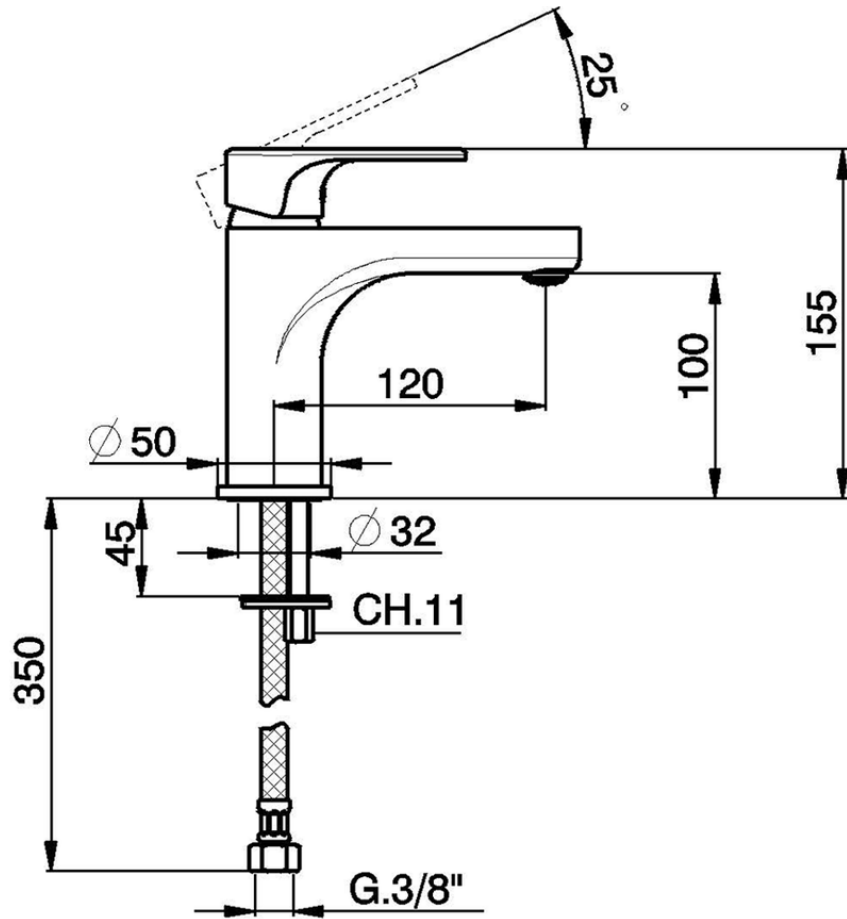

Miscelatore monocomando lavabo large EnergySave H3\_AH000505

AH000505

<https://www.huberitalia.com/miscelatore-monocomando-lavabo-large-energysave-h3-ah000505>

2026-05-03