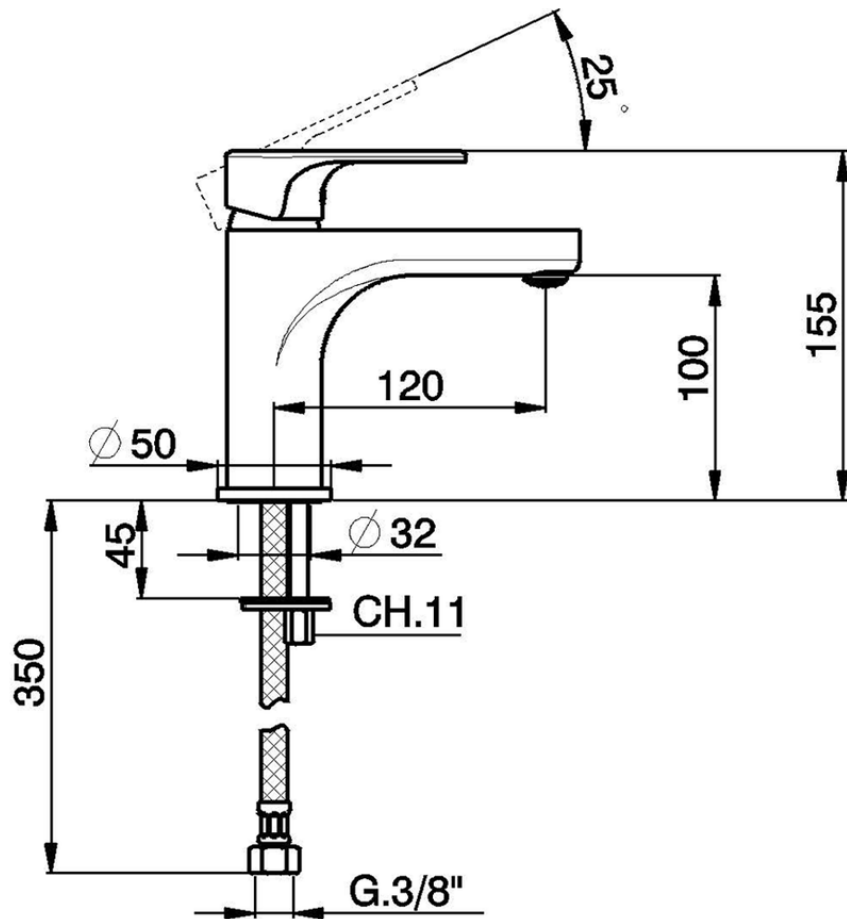

Miscelatore monocomando lavabo large EnergySave H3_AH000505

AH000505

<https://www.huberitalia.com/miscelatore-monocomando-lavabo-large-energysave-h3-ah000505>

2026-06-25