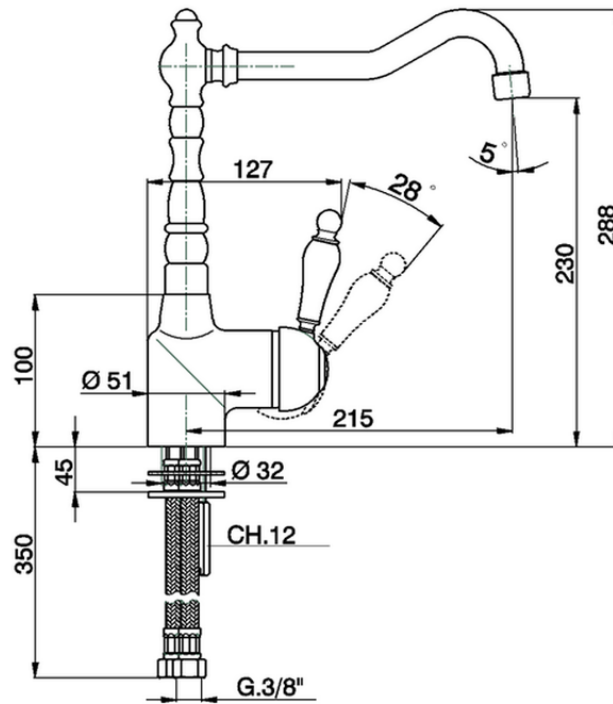

Miscelatore monocomando lavello KITCHEN_CM002530

CM002530

<https://www.huberitalia.com/miscelatore-monocomando-lavello-kitchen-cm002530>

2026-06-16