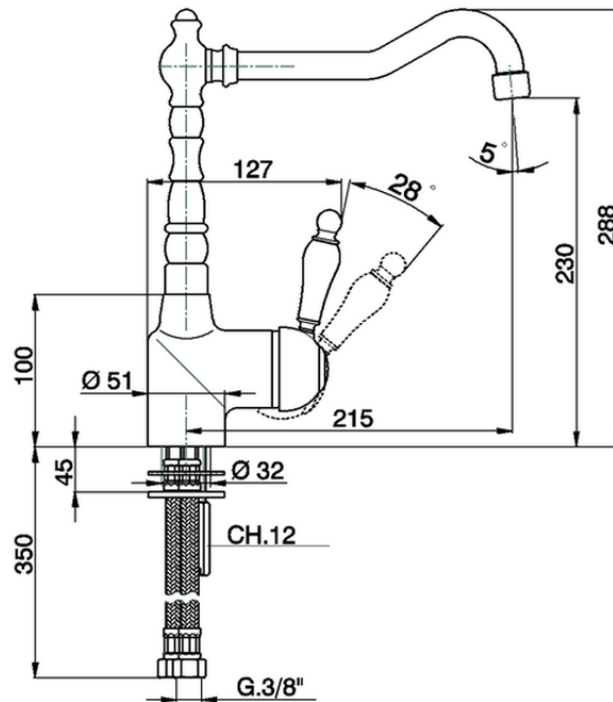

Miscelatore monocomando lavello KITCHEN_CM002530

CM002530

<https://www.huberitalia.com/miscelatore-monocomando-lavello-kitchen-cm002530>

2026-04-09